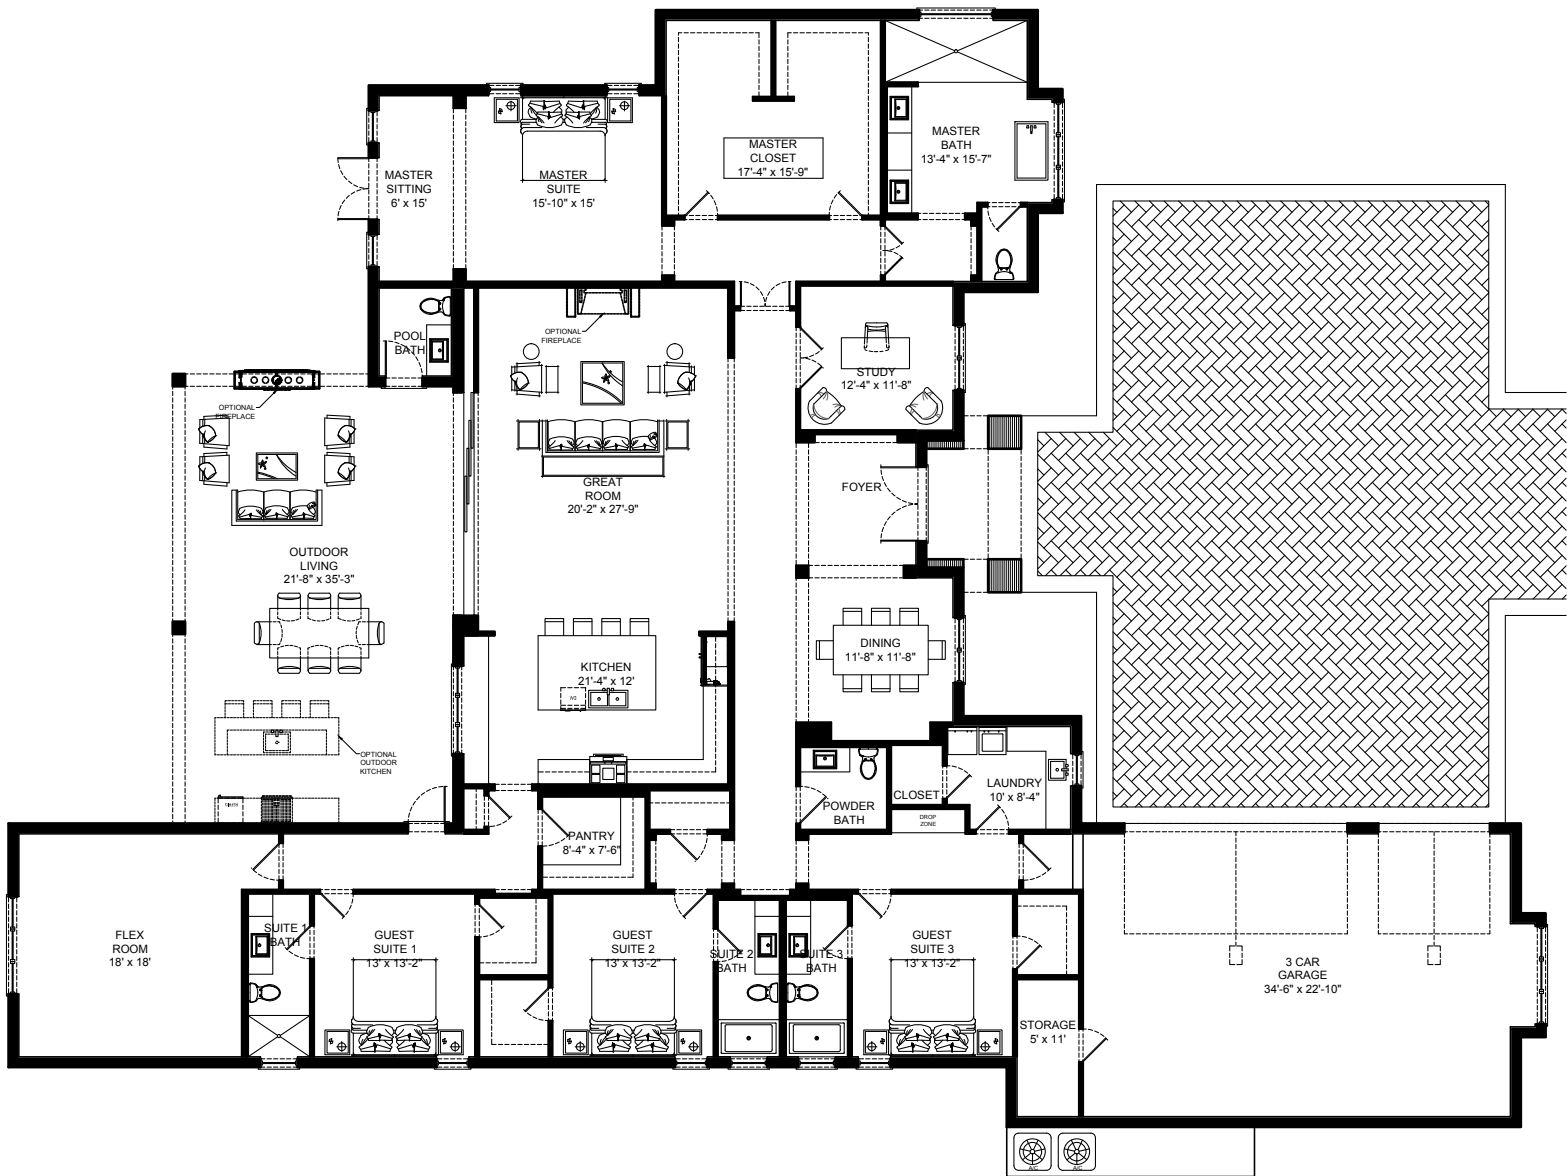

MONARCH

BUILDERS & REMODELERS

BELMONT MODEL

Four Bedroom, Four and Two Half Bathrooms, Great Room, Dining Room, Pantry, Study, Flex Room, Outdoor Living, Three Car Garage

www.monarchbuilders.com

BELMONT MODEL

Four Bedroom, Four and Two Half Bathrooms
 Great Room, Dining, Pantry, Study, Flex
 Room, Outdoor Living, Three Car Garage

| | |
|-------------------|---------------------|
| LIVING AREA | 4,701 SQ.FT. |
| ENTRY | 97 SQ.FT. |
| OUTDOOR LIVING | 816 SQ.FT. |
| GARAGE | 898 SQ.FT. |
| TOTAL AREA | 6,512 SQ.FT. |