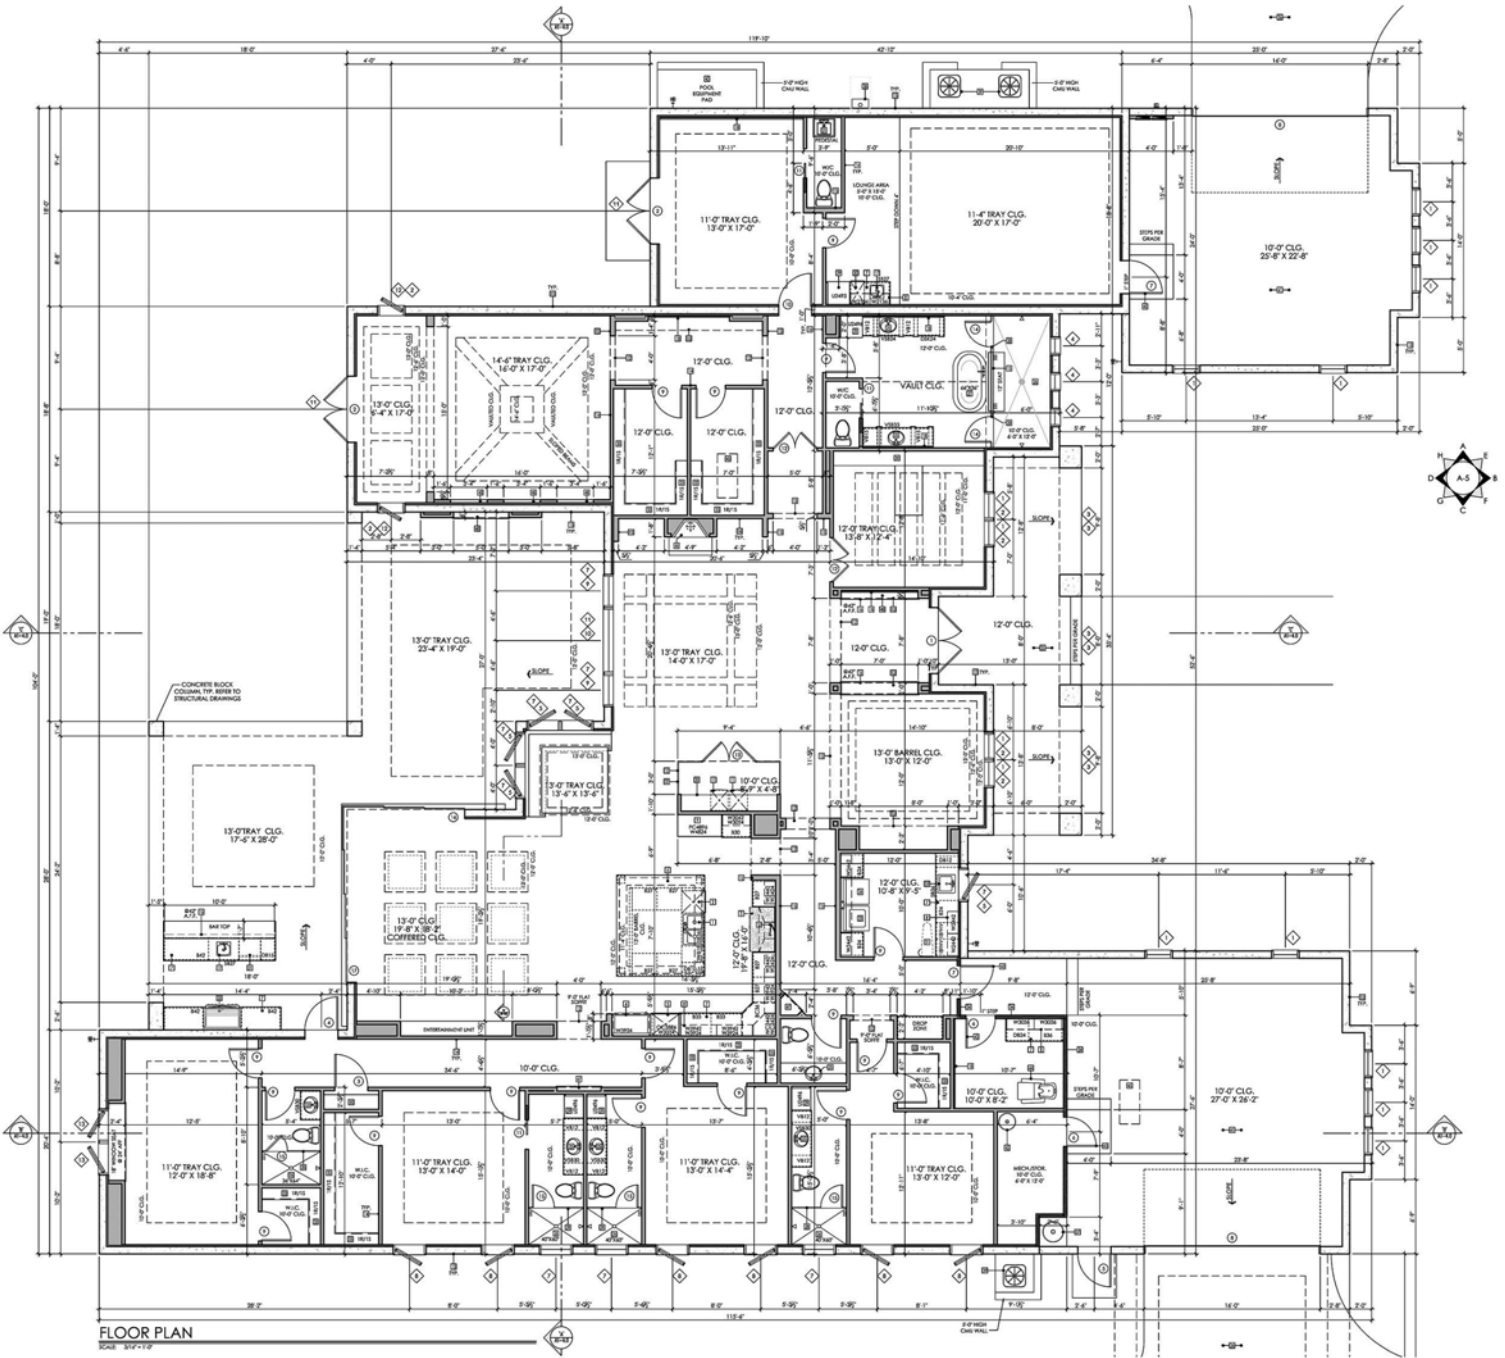

MONARCH

BUILDERS & REMODELERS

CAMELIA MODEL

Five Bedroom, Five Bathroom and Two Half Bathroom,
Family/Living Room, Dining, Study, Outdoor Living, Golf
Simulator, Gym, Four Car Garage.

CAMELIA MODEL

Five Bedroom, Five Bathroom and Two Half Bathroom,
 Family/Living Room, Dining, Study, Outdoor Living,
 Golf Simulator, Gym, Four Car Garage.

TOTAL AREA

5,388 SQ.FT.

809 Walkerbilt Road, Suite 5 | Naples, FL | 34110 | www.monarchbuilders.com | CBC 1254821

In keeping with our policy of continual research and improvement and because alterations may become necessary due to code requirements, Monarch Builders & Remodelers reserves the right to change plans, renderings, dimensions and information without notice or obligation. All renderings are artist's concept and approximate.