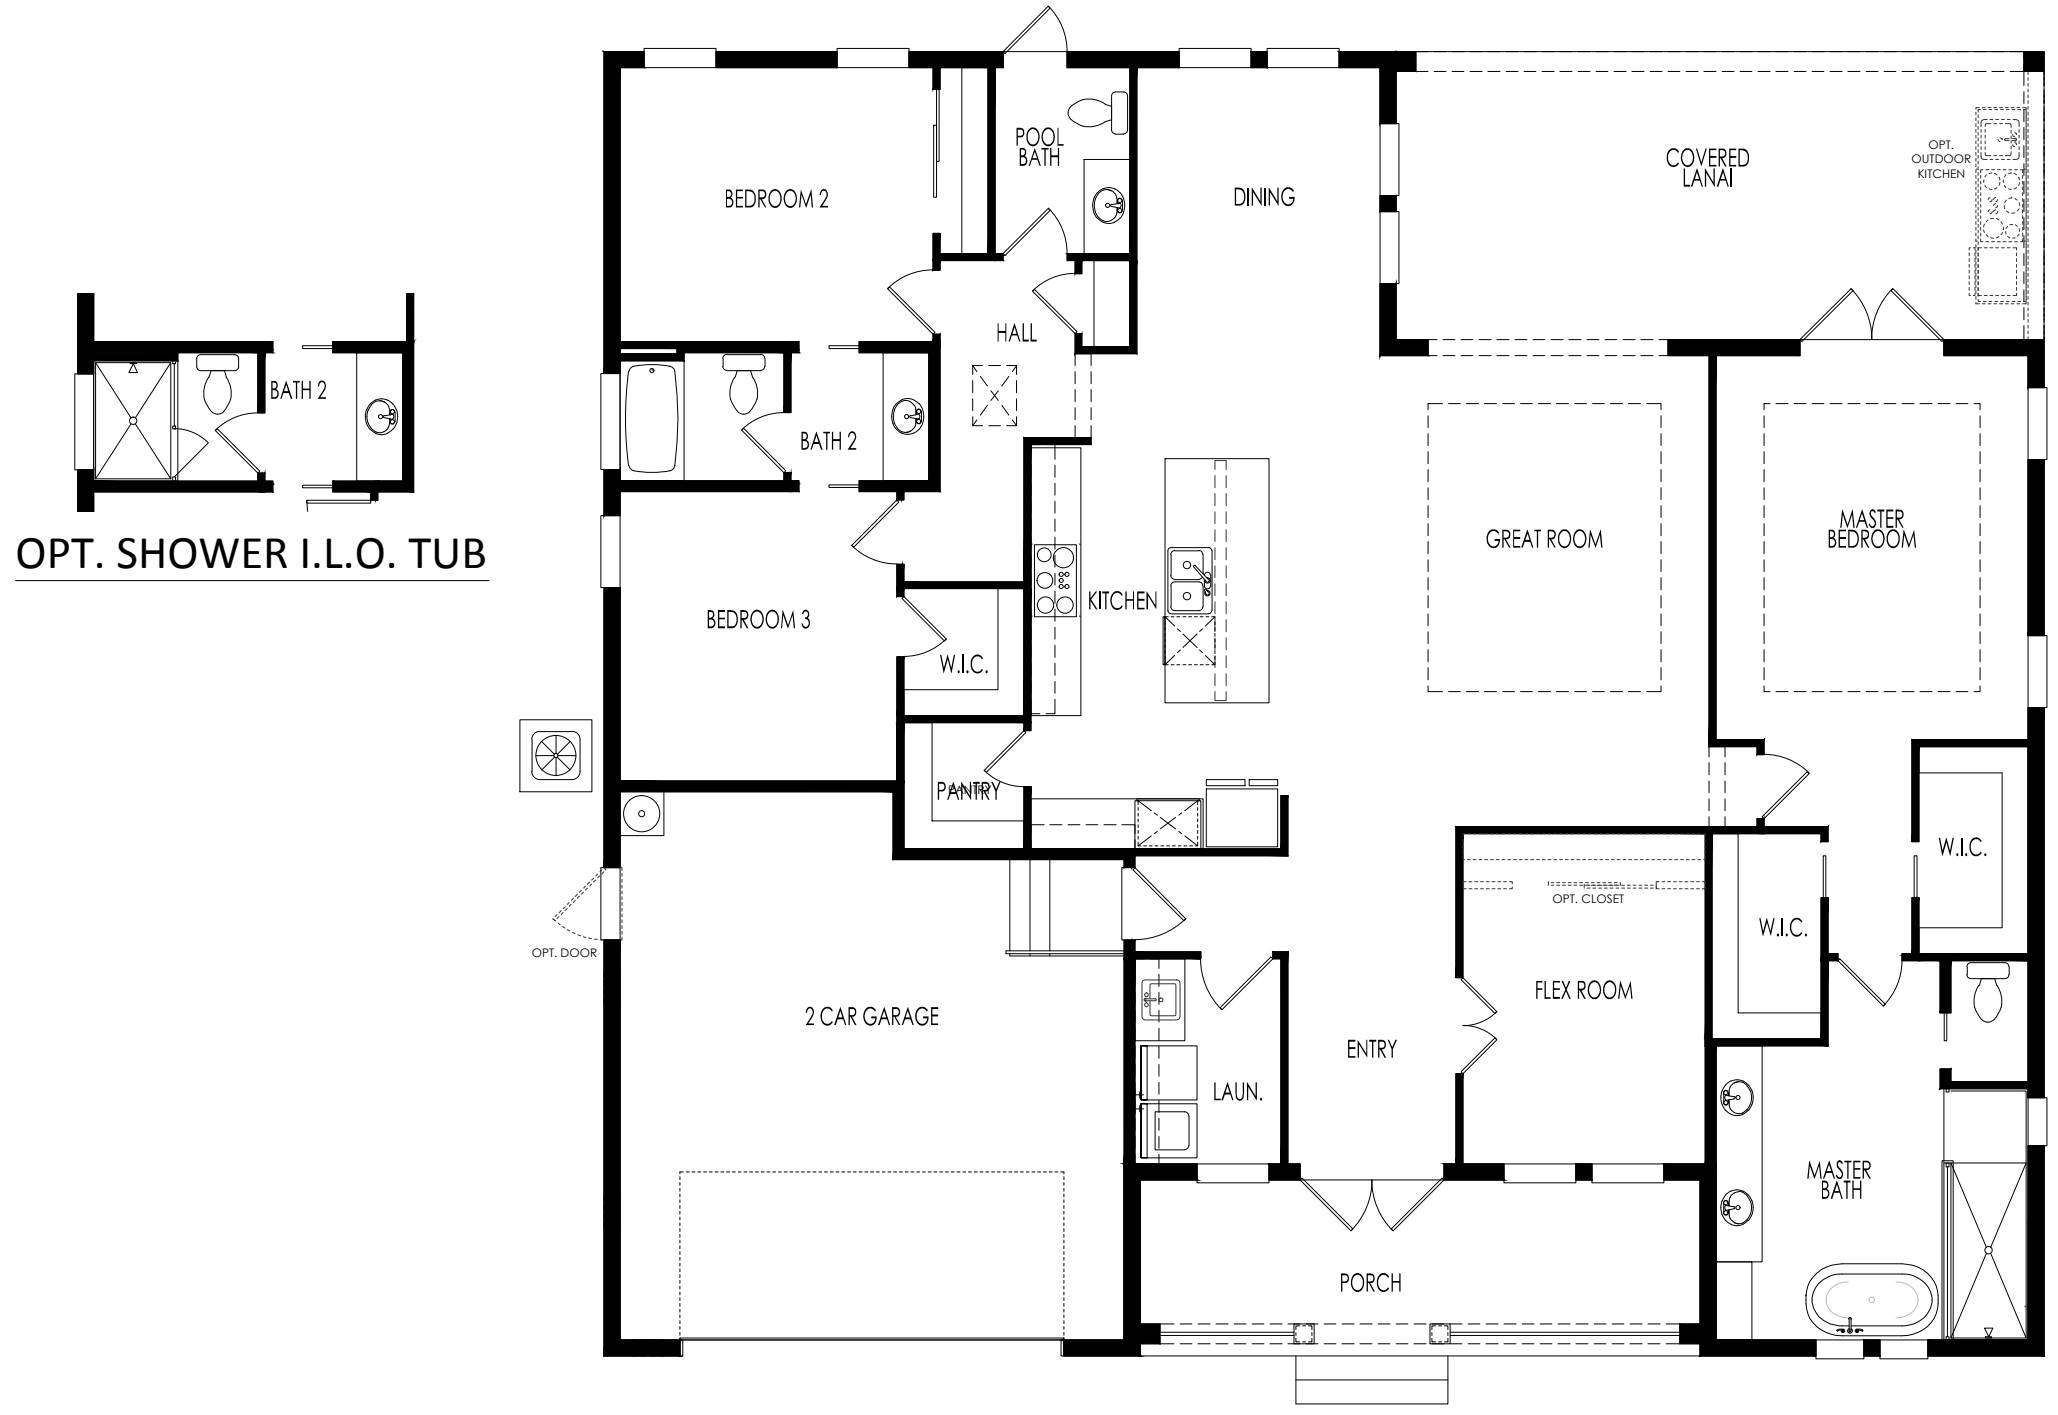

Monarch Builders & Remodelers
24551 Production Circle #6
Bonita Springs, FL 34135

Scale: 1/8" = 1'-0"
2279 Sq. Ft.
05/03/2018

Custom Residence C

© 2018 CTR DESIGN GROUP, LLC.

Monarch Builders & Remodelers
 24551 Production Circle #6
 Bonita Springs, FL 34135

Scale: 1/8" = 1'-0"
 2279 Sq. Ft.
 05/03/2018